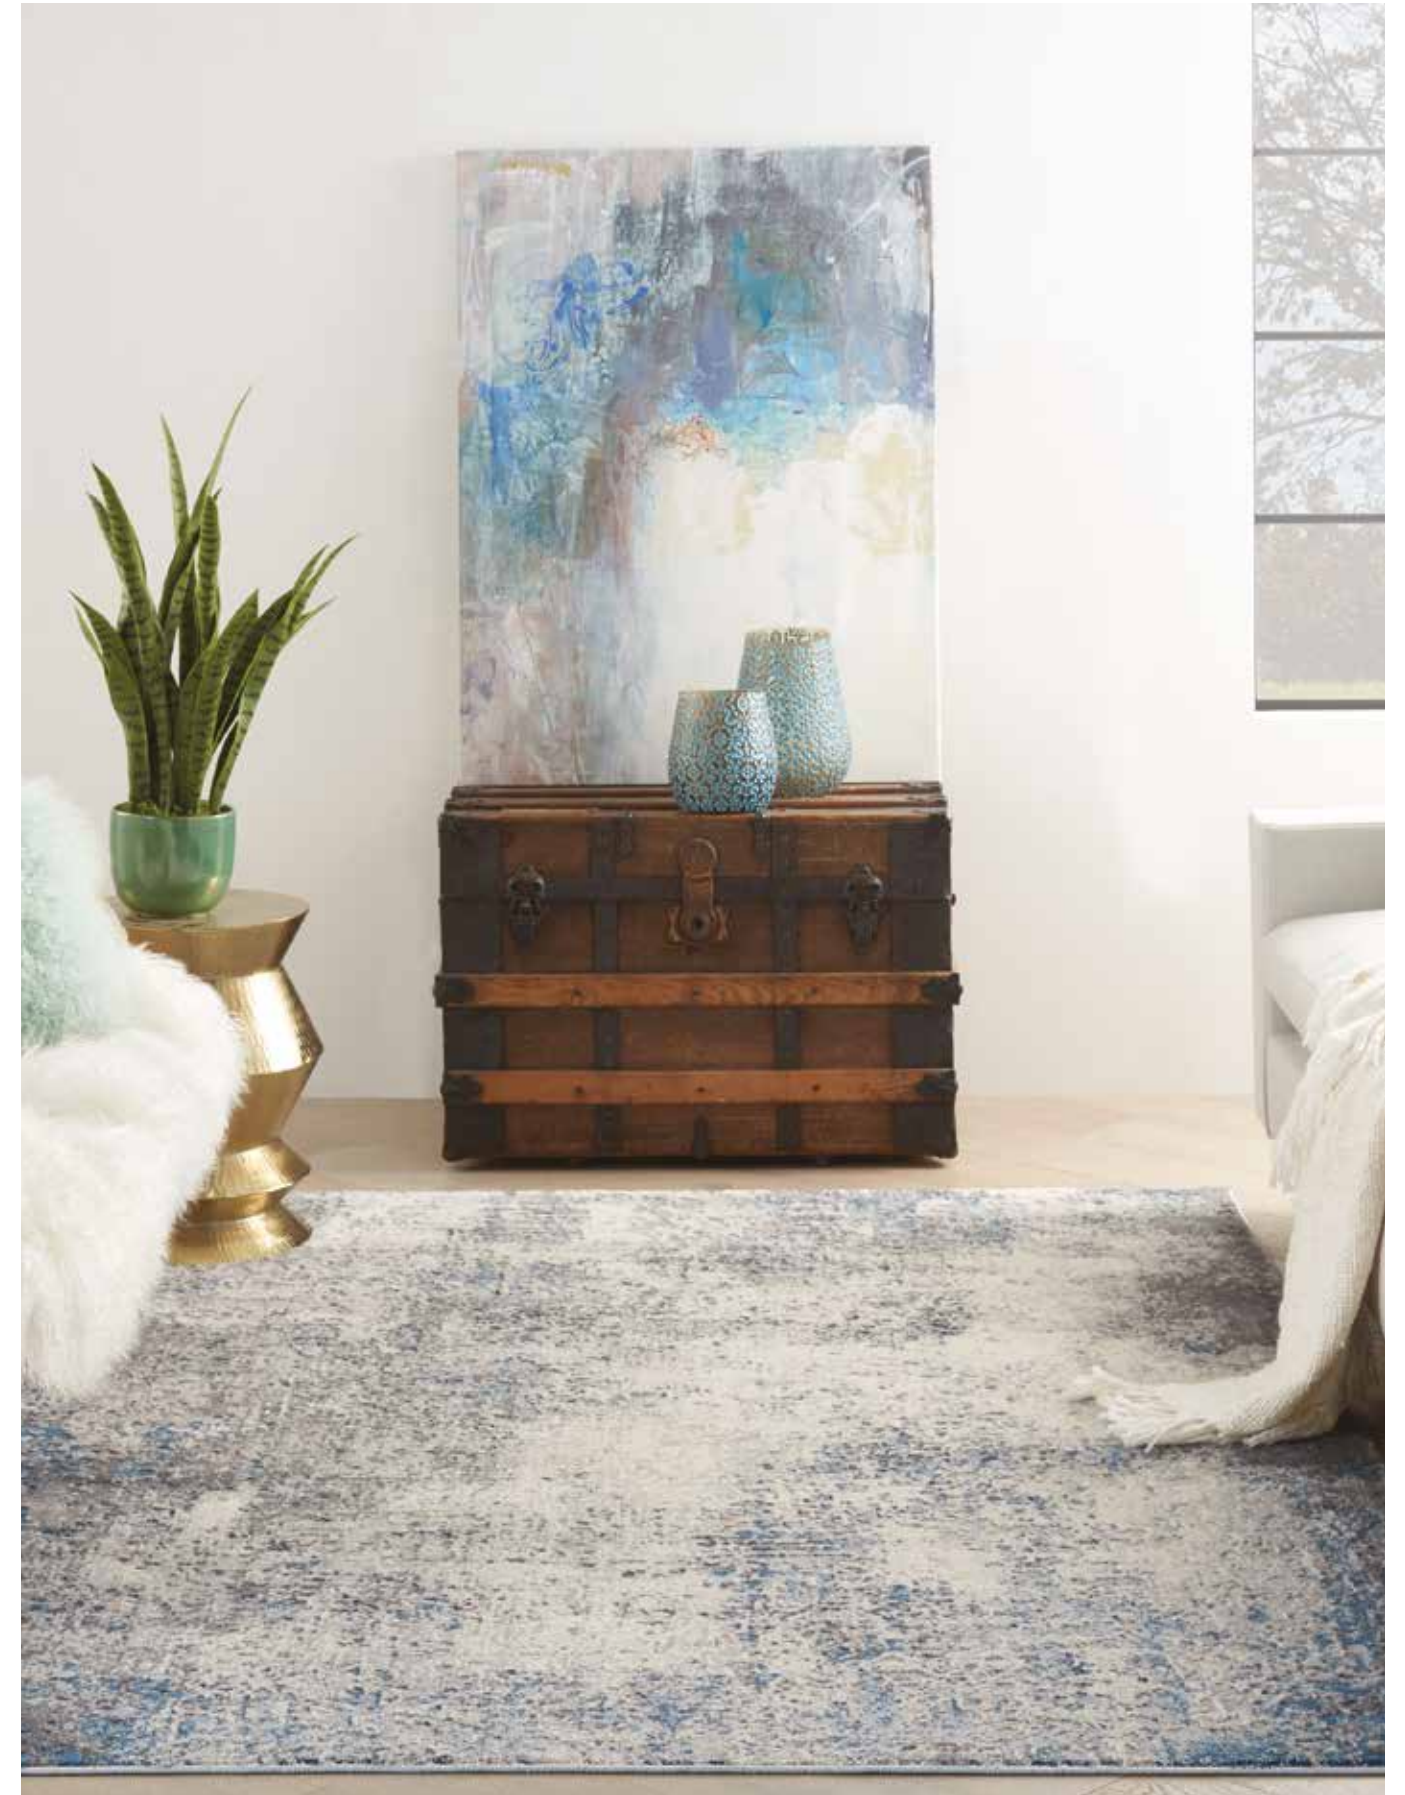

GNE03 IVORY/GREY