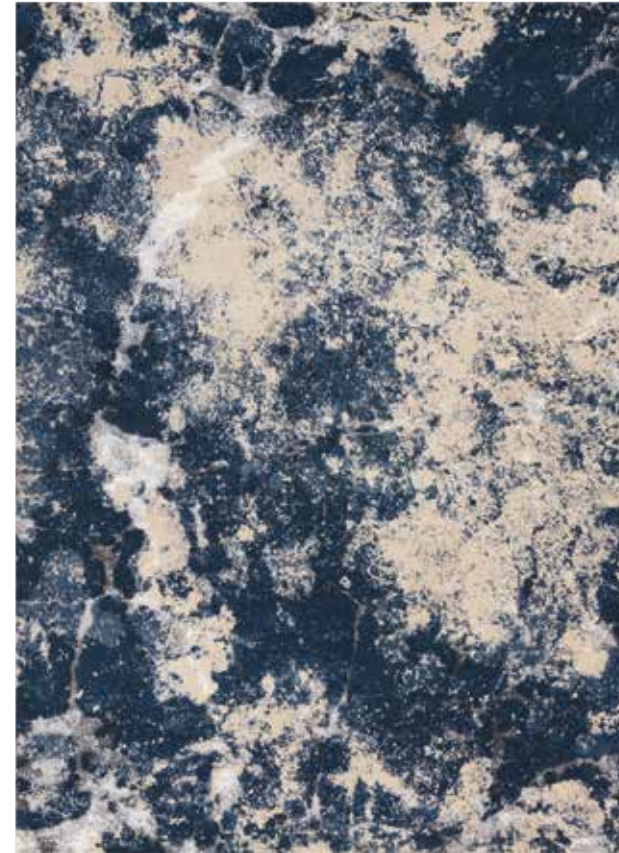

KI355 BEIGE/BLUE